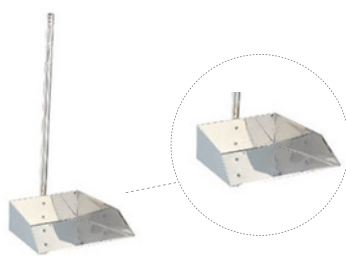

Nylon Soft Broom Head (Screw Type)

Product Code	Dimension	Matching Handle
07-002-00018	23cm	07-002-00105 07-002-00107 07-002-00108 07-002-00109

TRUST Angle Broom with Handle

Product Code	Dimension	Colour
07-002-00029	19cm	Black / Yellow

CARLISLE Housekeeping Broom with Handle

Product Code	Dimension	
07-002-00030	137cm	Corn blend brooms have a heavy-duty lacquered wood handle and a high bristle fill

Stainless Steel Dustpan with Handle

Product Code	Dimension
07-002-00031(XX)	28 x 22 x 60cm