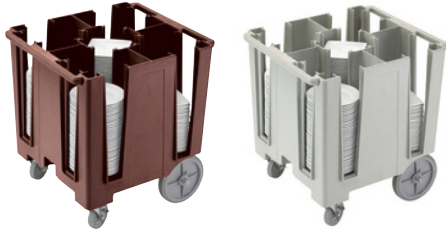

CAMBRO Dish Caddy (Fit 9.5" Plate)

Product Code	Dimension 78 x	Colour
06-006-00011	69 x 81cm 78 x	Dark Brown
06-006-00012	69 x 81cm	Speckled Gray