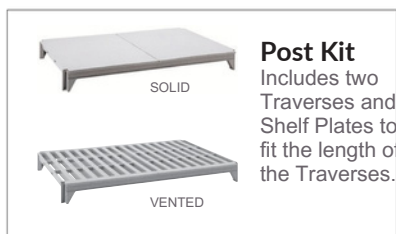

Traverses have a steel core with a polypropylene exterior to provide strength and durability.

Traverses connect to the post by sliding on to the dovetail on the post.

Two traverses are needed to build one shelf, and they define the length of the unit.

Shelf Plates

Shelf Plates are made of polypropylene. Dishwasher safe.

SOLID

VENTED

Post Kit

Includes two Traverses and Shelf Plates to fit the length of the Traverses.

SOLID

VENTED

Posts For Stationary Unit

Posts have a steel core with polypropylene exterior to provide strength and durability.

Posts define the height of the shelving unit and are measured with the leveling foot fully engaged.