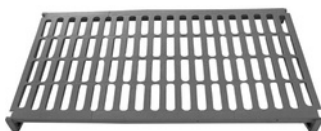

JIWIN Shelf Plate Kit with Vented Shelf Plates

Product	Code	Dimension
06-001-00325	(XX)	36" x 14"
06-001-00326	(XX)	36" x 18"
06-001-00327	(XX)	36" x 21"
06-001-00328	(XX)	36" x 24"
06-001-00329	(XX)	42" x 18"
06-001-00330	(XX)	42" x 21"
06-001-00331	(XX)	42" x 24"

Product	Code	Dimension
06-001-00332	(XX)	48" x 14"
06-001-00333	(XX)	48" x 18"
06-001-00334	(XX)	48" x 21"
06-001-00335	(XX)	48" x 24"
06-001-00336	(XX)	54" x 18"
06-001-00337	(XX)	54" x 21"
06-001-00338	(XX)	54" x 24"

Product	Code	Dimension
06-001-00339	(XX)	60" x 14"
06-001-00340	(XX)	60" x 18"
06-001-00341	(XX)	60" x 21"
06-001-00342	(XX)	60" x 24"
06-001-00378	(XX)	72" x 21"
06-001-00379	(XX)	72" x 24"