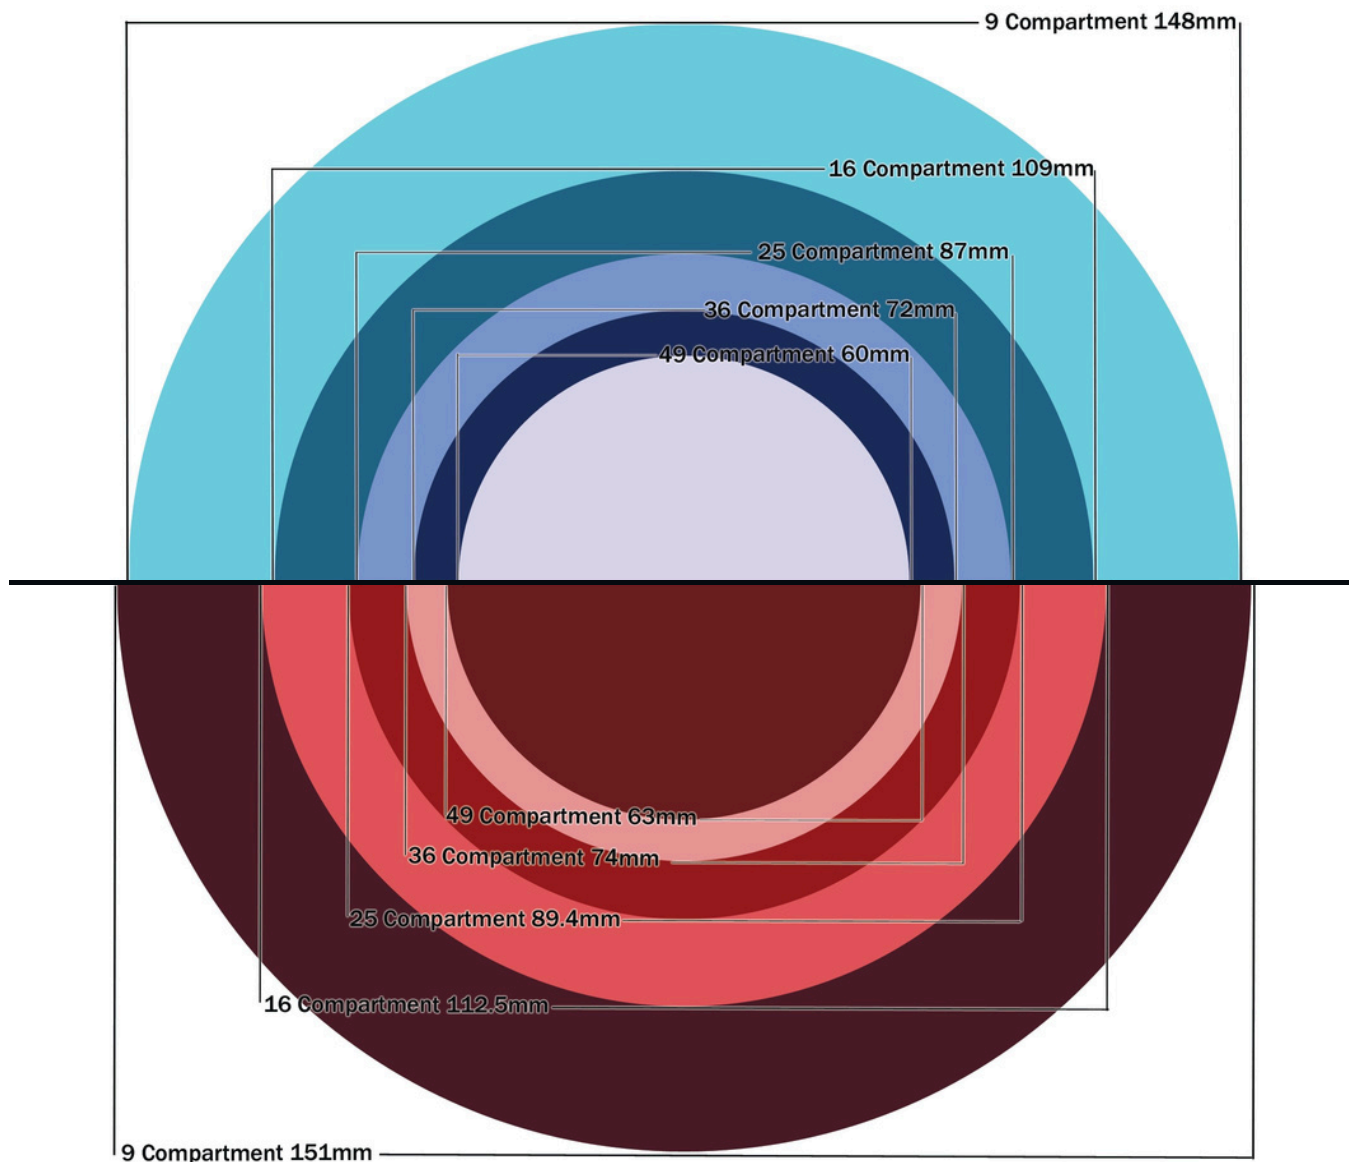

Rack Size Chart

Cambro

Goldplas