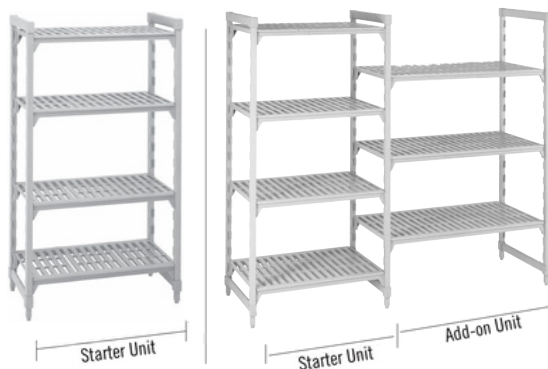

Traverses have a steel core with a polypropylene exterior to provide strength and durability.

Traverses connect to the post by sliding on to the dovetail on the post.

Two traverses are needed to build one shelf, and they define the length of the unit.

TOP

BOTTOM

Post Kit

Includes two Posts and a set of one top and one bottom Post Connector.

Post for Mobile Camshelving

Mobile Camshelving posts must be used to build mobile Camshelving units.

Post for Mobile unit

MOBILE UNIT

MOBILE UNIT

Casters

Available in standard for dry storage or premium for freezers, cold, or wet applications.

MAXIMIZE SPACE UTILIZATION

Starter Units

- Available in stationary or mobile units.
- Starter units ship complete with two post kits, traverses and shelf plates to build an entire unit.
- Spills clean quickly and easily, reducing the risk of cross-contamination.
- Camshelving® is weldless, so liquids and dirt cannot get inside crevices.

Add-On Units

- Add-On units ship complete with one post kit, traverses and shelf plates to attach to an adjoining unit.
- The traverses on both the first and second unit share the middle post.
- No add-on clips or S-hooks required.
- There is no loss of weight bearing capacity when built in a straight line.