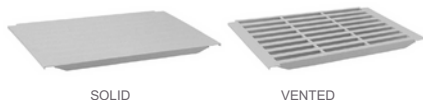

COMPONENTS

Camshelving is a modular system that allows the flexibility to assemble shelving to fit any size area. The key components, including posts, post connectors, traverses and shelf plates, are available in a variety of sizes.

Traverses have a steel core with a polypropylene exterior to provide strength and durability.

Traverses connect to the post by sliding on to the dovetail on the post.

Two traverses are needed to build one shelf, and they define the length of the unit.

Shelf Plates

Shelf Plates are made of polypropylene. Dishwasher safe.

SOLID

VENTED

Post Kit

Includes two Traverses and Shelf Plates to fit the length of the Traverses.

SOLID

VENTED