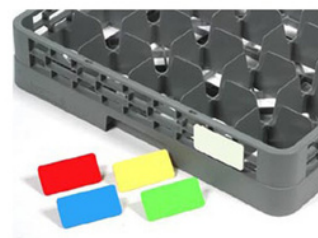

UNICA Rack Clip Tag

Product Code	06-	Colour	Capacity
006-00293(XX)	06-	Blue	50pc/pkt
006-00294(XX)	06-	Green	50pc/pkt
006-00295(XX)	06-	Red	50pc/pkt
006-00296(XX)	06-	White	50pc/pkt
006-00297(XX)		Yellow	50pc/pkt

Tags can be easily clipped on to all base racks for users to identify the items in each rack.