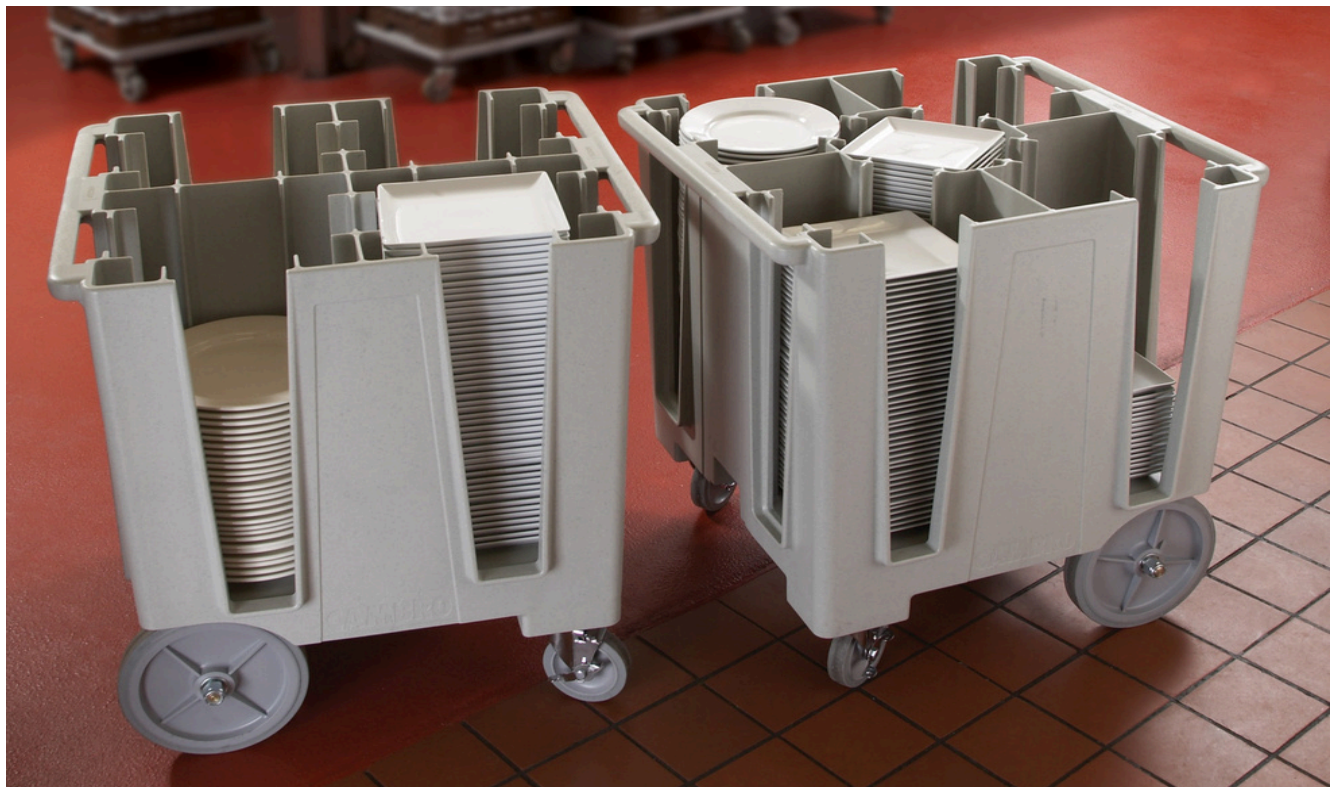

Product Code	Dimension	Colour
06-006-00006	83 x 60 x 81cm	Dark Brown

Product Code	Dimension	Colour
06-006-00007(XX)	60.5 x 81.5cm 73 x	Dark Brown
06-006-00008	60.5 x 81.5cm	Granite Gray

Product Code	Dimension 78 x	Colour
06-006-00011	69 x 81cm 78 x	Dark Brown
06-006-00012	69 x 81cm	Speckled Gray

Product Code	Dimension 78 x	Colour
06-006-00009	69 x 81cm 78 x	Dark Brown
06-006-00010(XX)	69 x 81cm	Black

Product Code	Dimension	Colour
06-006-00005	83 x 70 x 81.5cm	Dark Brown