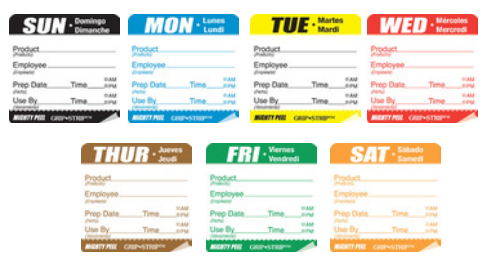

DOT-IT Food Labels Dissolve-It (Triangle)

Product Code	Dimension	Capacity	Text
06-005-00027	5 x 5cm	5 500/roll	Sunday
06-005-00028	x 5cm 5 x	500/roll	Monday
06-005-00029	5cm 5 x	500/roll	Tuesday
06-005-00030	5cm 5 x	500/roll	Wednesday
06-005-00031	5cm 5 x	500/roll	Thursday
06-005-00032	5cm 5 x	500/roll	Friday
06-005-00033	5cm	500/roll	Saturday