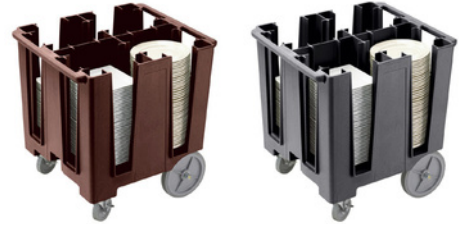

CAMBRO Dish Caddy (Fit 11.25" Plate)

Product Code	Dimension 78 x	Colour
06-006-00009	69 x 81cm 78 x	Dark Brown
06-006-00010(XX)	69 x 81cm	Black