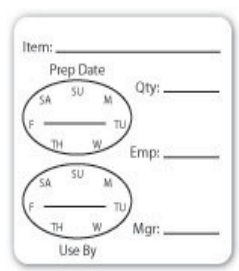

DOT-IT Day Clock Calendar Label Dissolve-It

Product Code	Dimension	Capacity
06-005-00034	5.1 x 5.1cm	250/roll