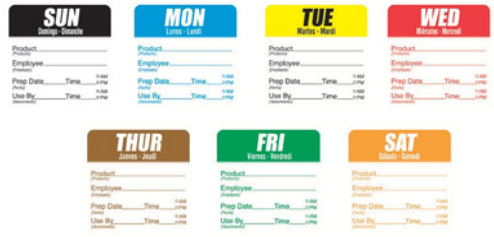

DOT-IT Food Labels Dissolve-It (Triangle)

Product Code	Dimension	Capacity	Text
06-005-00013	5 x 5cm	5 250/roll	Sunday
06-005-00014	x 5cm 5 x	250/roll	Monday
06-005-00015	5cm 5 x	250/roll	Tuesday
06-005-00016	5cm 5 x	250/roll	Wednesday
06-005-00017	5cm 5 x	250/roll	Thursday
06-005-00018	5cm 5 x	250/roll	Friday
06-005-00019	5cm	250/roll	Saturday