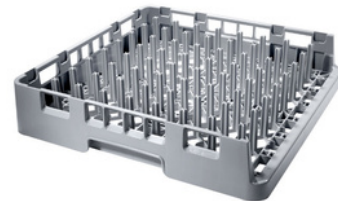

Product Code	Colour
06-006-00224	Gray

CAMBRO Half Flatware Rack

Product Code	Colour
06-006-00035	Soft Gray

CAMBRO Cup Keeper (Regal)

Product Code	Dimension	Colour
06-006-00205(XX)	14" x 18"	Beige

GOLDPLAS Open Tray Rack